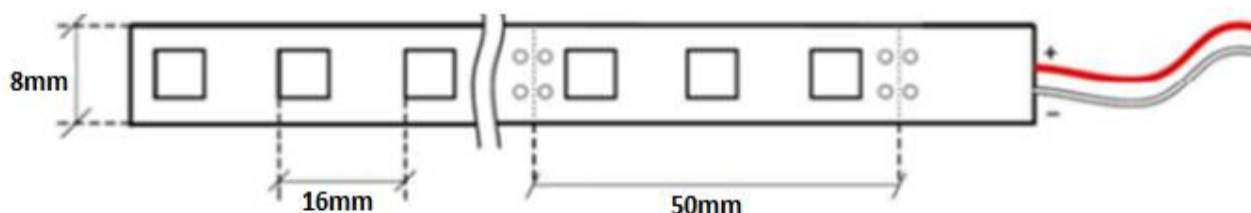

ADDITIONAL INFORMATIONS

Tolerance range for optical and electrical +/- 10%.

Exceeding the voltage leads to an overload, and consequently may be shortening of action, and even damage to the product.

Exceeding the storage temperature or temperature can also lead to product failure.

GERLED Sp. z o.o.

ul. Miłkowskiego 21
30-349 Kraków
NIP: 6793101821
REGON: 123142992