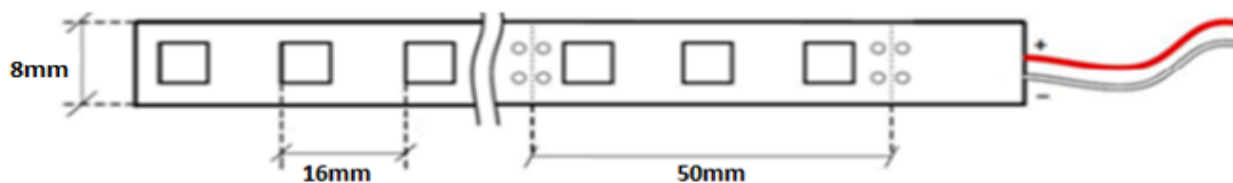

Tolerance range for optical and electrical +/- 10%.

Exceeding the voltage leads to an overload, and consequently may be shortening of action, and even damage to the product.

Exceeding the storage temperature or temperature can also lead to product failure.

GERLED Sp. z o.o.

ul. Miłkowskiego 21
30-349 Kraków
NIP: 6793101821
REGON: 123142992