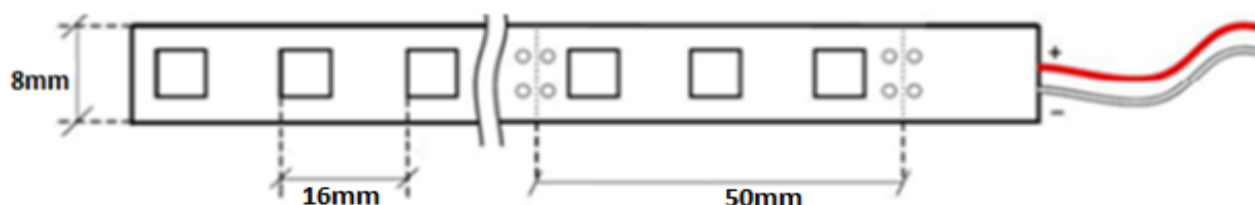

ADDITIONAL INFORMATIONS

Tolerance range for optical and electrical +/- 10%.

Exceeding the voltage leads to an overload, and consequently may be shortening of action, and even damage to the product.

Exceeding the storage temperature or temperature can also lead to product failure.

GERLED Sp. z o.o.

ul. Miłkowskiego 21
30-349 Kraków
NIP: 6793101821
REGON: 123142992