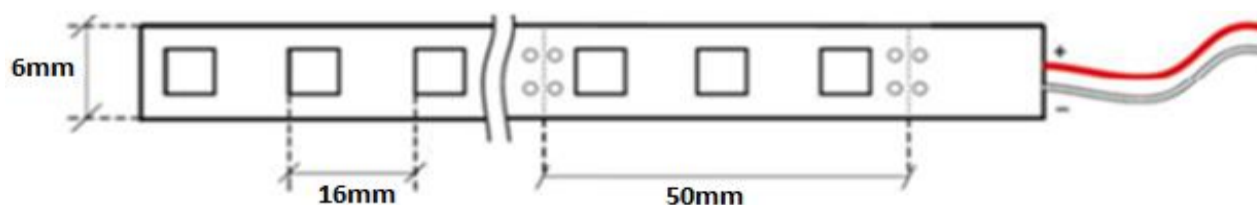

ADDITIONAL INFORMATIONS

Tolerance range for optical and electrical +/- 10%.

Exceeding the voltage leads to an overload, and consequently may be shortening of action, and even damage to the product.

Exceeding the storage temperature or temperature can also lead to product failure.

GERLED Sp. z o.o.

ul. Miłkowskiego 21
30-349 Kraków
NIP: 6793101821
REGON: 123142992