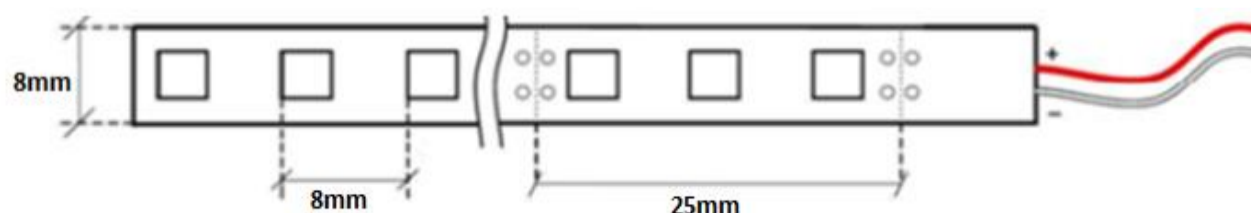

ADDITIONAL INFORMATIONS

Tolerance range for optical and electrical +/- 10%.

Exceeding the voltage leads to an overload, and consequently may be shortening of action, and even damage to the product.

Exceeding the storage temperature or temperature can also lead to product failure.

GERLED Sp. z o.o.

ul. Miłkowskiego 21
30-349 Kraków
NIP: 6793101821
REGON: 123142992