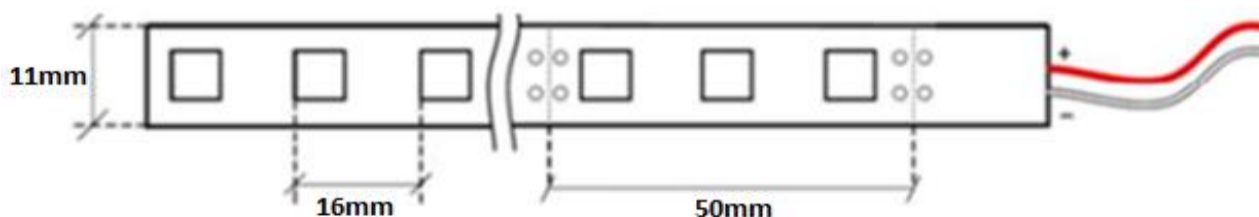

ADDITIONAL INFORMATIONS

Tolerance range for optical and electrical +/- 10%.

Exceeding the voltage leads to an overload, and consequently may be shortening of action, and even damage to the product.

Exceeding the storage temperature or temperature can also lead to product failure.

GERLED Sp. z o.o.

ul. Miłkowskiego 21
30-349 Kraków
NIP: 6793101821
REGON: 123142992