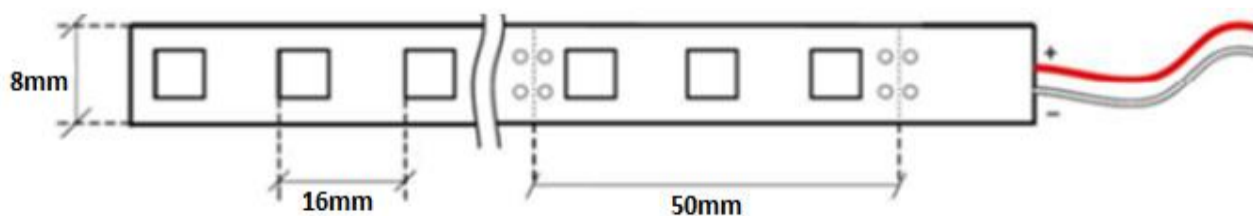

ADDITIONAL INFORMATIONS

Tolerance range for optical and electrical +/- 10%.

Exceeding the voltage leads to an overload, and consequently may be shortening of action, and even damage to the product.

Exceeding the storage temperature or temperature can also lead to product failure.

GERLED Sp. z o.o.

ul. Miłkowskiego 21
30-349 Kraków
NIP: 6793101821
REGON: 123142992