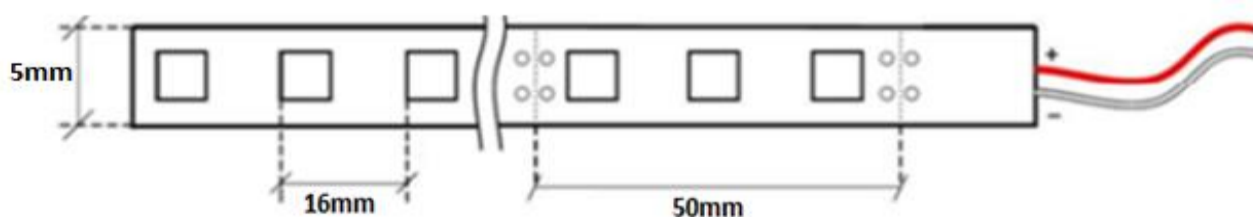

ADDITIONAL INFORMATIONS

Tolerance range for optical and electrical +/- 10%.

Exceeding the voltage leads to an overload, and consequently may be shortening of action, and even damage to the product.

Exceeding the storage temperature or temperature can also lead to product failure.

GERLED Sp. z o.o.

ul. Miłkowskiego 21
30-349 Kraków
NIP: 6793101821
REGON: 123142992