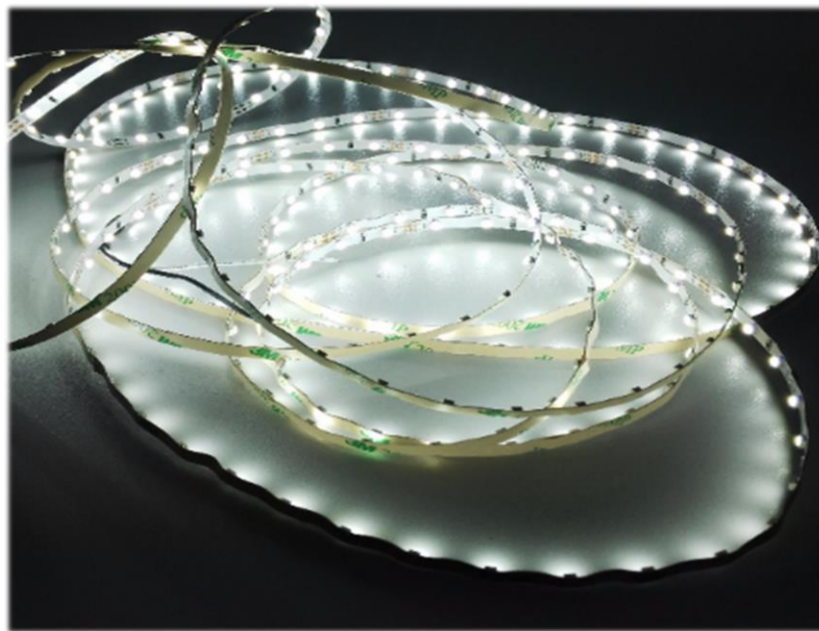

Professional GERLED® indoor LED strip narrow 300 SMD 3528 5 mm COLD WHITE

**BASIC INFORMATIONS**

Light colour	cold white
Colour temperature	6500K
Voltage	12V DC
Power consumption (5 m/roll)	5m = 24W

**LED DIODES**

Type of diod	SMD 3528
Quantity of LED diodes (1 metr)	60
Quantity of LED diodes (5 metr)	300
Light stream (5m roll)	1400 - 1700 lm
Light angle	120°

**BASE**

Base type	laminate PCB
Base colour	white
Cut every	5cm -3 diodes
Dimensions	5mm x 2,35 mm