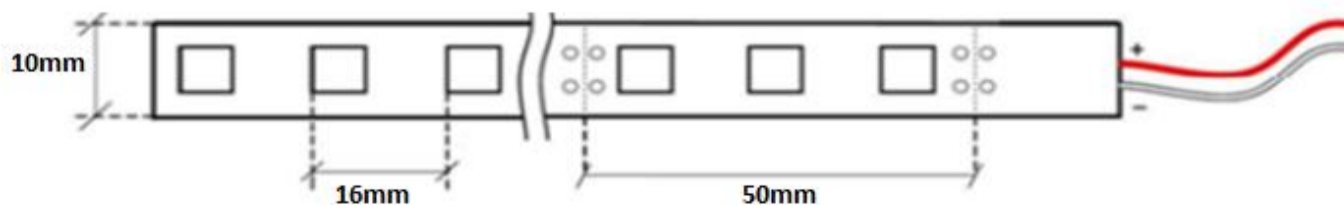

ADDITIONAL INFORMATIONS

Tolerance range for optical and electrical +/- 10%.

Exceeding the voltage leads to an overload, and consequently may be shortening of action, and even damage to the product.

Exceeding the storage temperature or temperature can also lead to product failure.

GERLED Sp. z o.o.

ul. Miłkowskiego 21
30-349 Kraków
NIP: 6793101821
REGON: 123142992