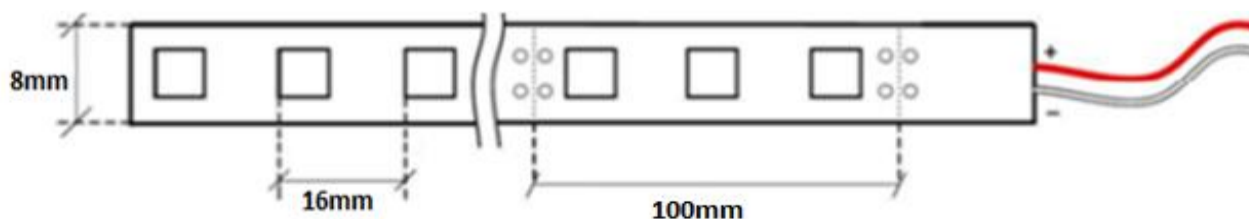

ADDITIONAL INFORMATIONS

Tolerance range for optical and electrical +/- 10%.

Exceeding the voltage leads to an overload, and consequently may be shortening of action, and even damage to the product.

Exceeding the storage temperature or temperature can also lead to product failure.

GERLED Sp. z o.o.

ul. Miłkowskiego 21
30-349 Kraków
NIP: 6793101821
REGON: 123142992