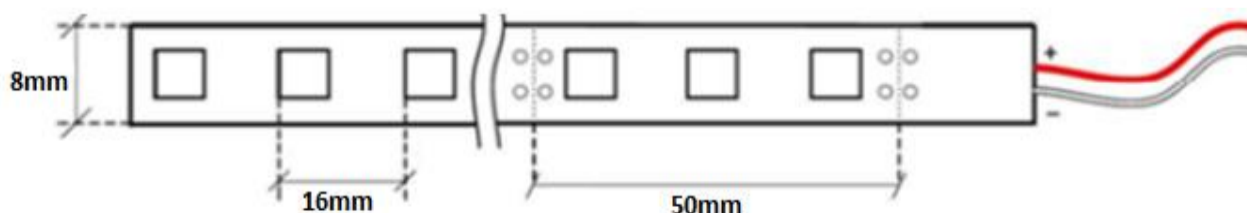

ADDITIONAL INFORMATIONS

Tolerance range for optical and electrical +/- 10%.

Exceeding the voltage leads to an overload, and consequently may be shortening of action, and even damage to the product.

Exceeding the storage temperature or temperature can also lead to product failure.

GERLED Sp. z o.o.

ul. Miłkowskiego 21
30-349 Kraków
NIP: 6793101821
REGON: 123142992