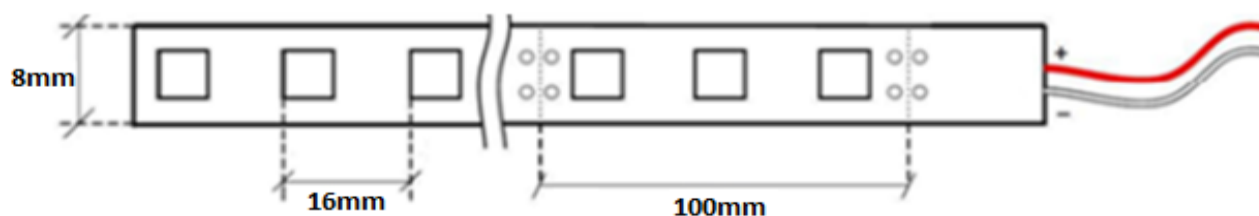

ADDITIONAL INFORMATIONS

Tolerance range for optical and electrical +/- 10%.

Exceeding the voltage leads to an overload, and consequently may be shortening of action, and even damage to the product.

Exceeding the storage temperature or temperature can also lead to product failure.

GERLED Sp. z o.o.

ul. Miłkowskiego 21
30-349 Kraków
NIP: 6793101821
REGON: 123142992