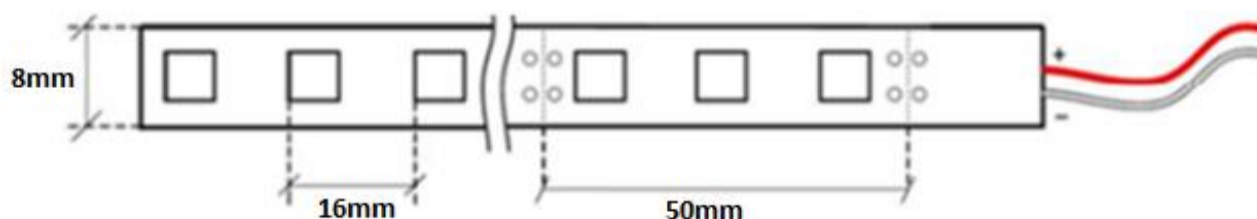

ADDITIONAL INFORMATIONS

Tolerance range for optical and electrical +/- 10%.

Exceeding the voltage leads to an overload, and consequently may be shortening of action, and even damage to the product.

Exceeding the storage temperature or temperature can also lead to product failure.

GERLED Sp. z o.o.

ul. Miłkowskiego 21
30-349 Kraków
NIP: 6793101821
REGON: 123142992