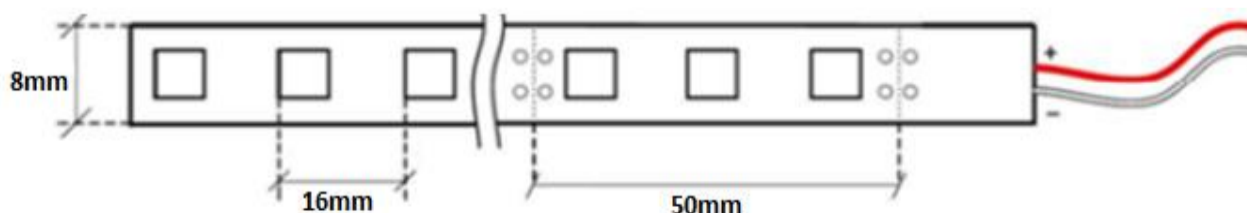

Tolerance range for optical and electrical +/- 10%.

Exceeding the voltage leads to an overload, and consequently may be shortening of action, and even damage to the product.

Exceeding the storage temperature or temperature can also lead to product failure.

GERLED Sp. z o.o.

ul. Miłkowskiego 21
30-349 Kraków
NIP: 6793101821
REGON: 123142992