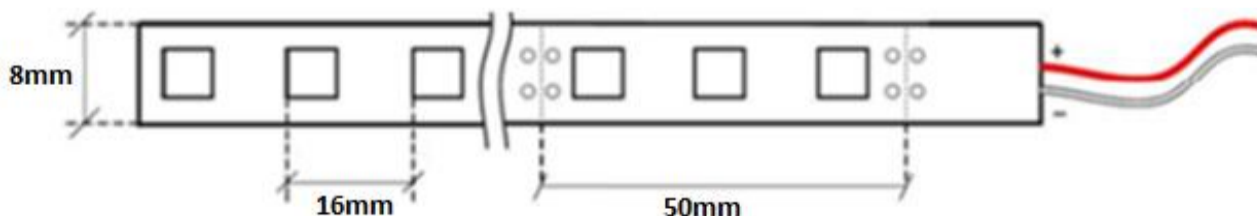

ADDITIONAL INFORMATIONS

Tolerance range for optical and electrical +/- 10%.

Exceeding the voltage leads to an overload, and consequently may be shortening of action, and even damage to the product.

Exceeding the storage temperature or temperature can also lead to product failure.

GERLED Sp. z o.o.

ul. Miłkowskiego 21
30-349 Kraków
NIP: 6793101821
REGON: 123142992